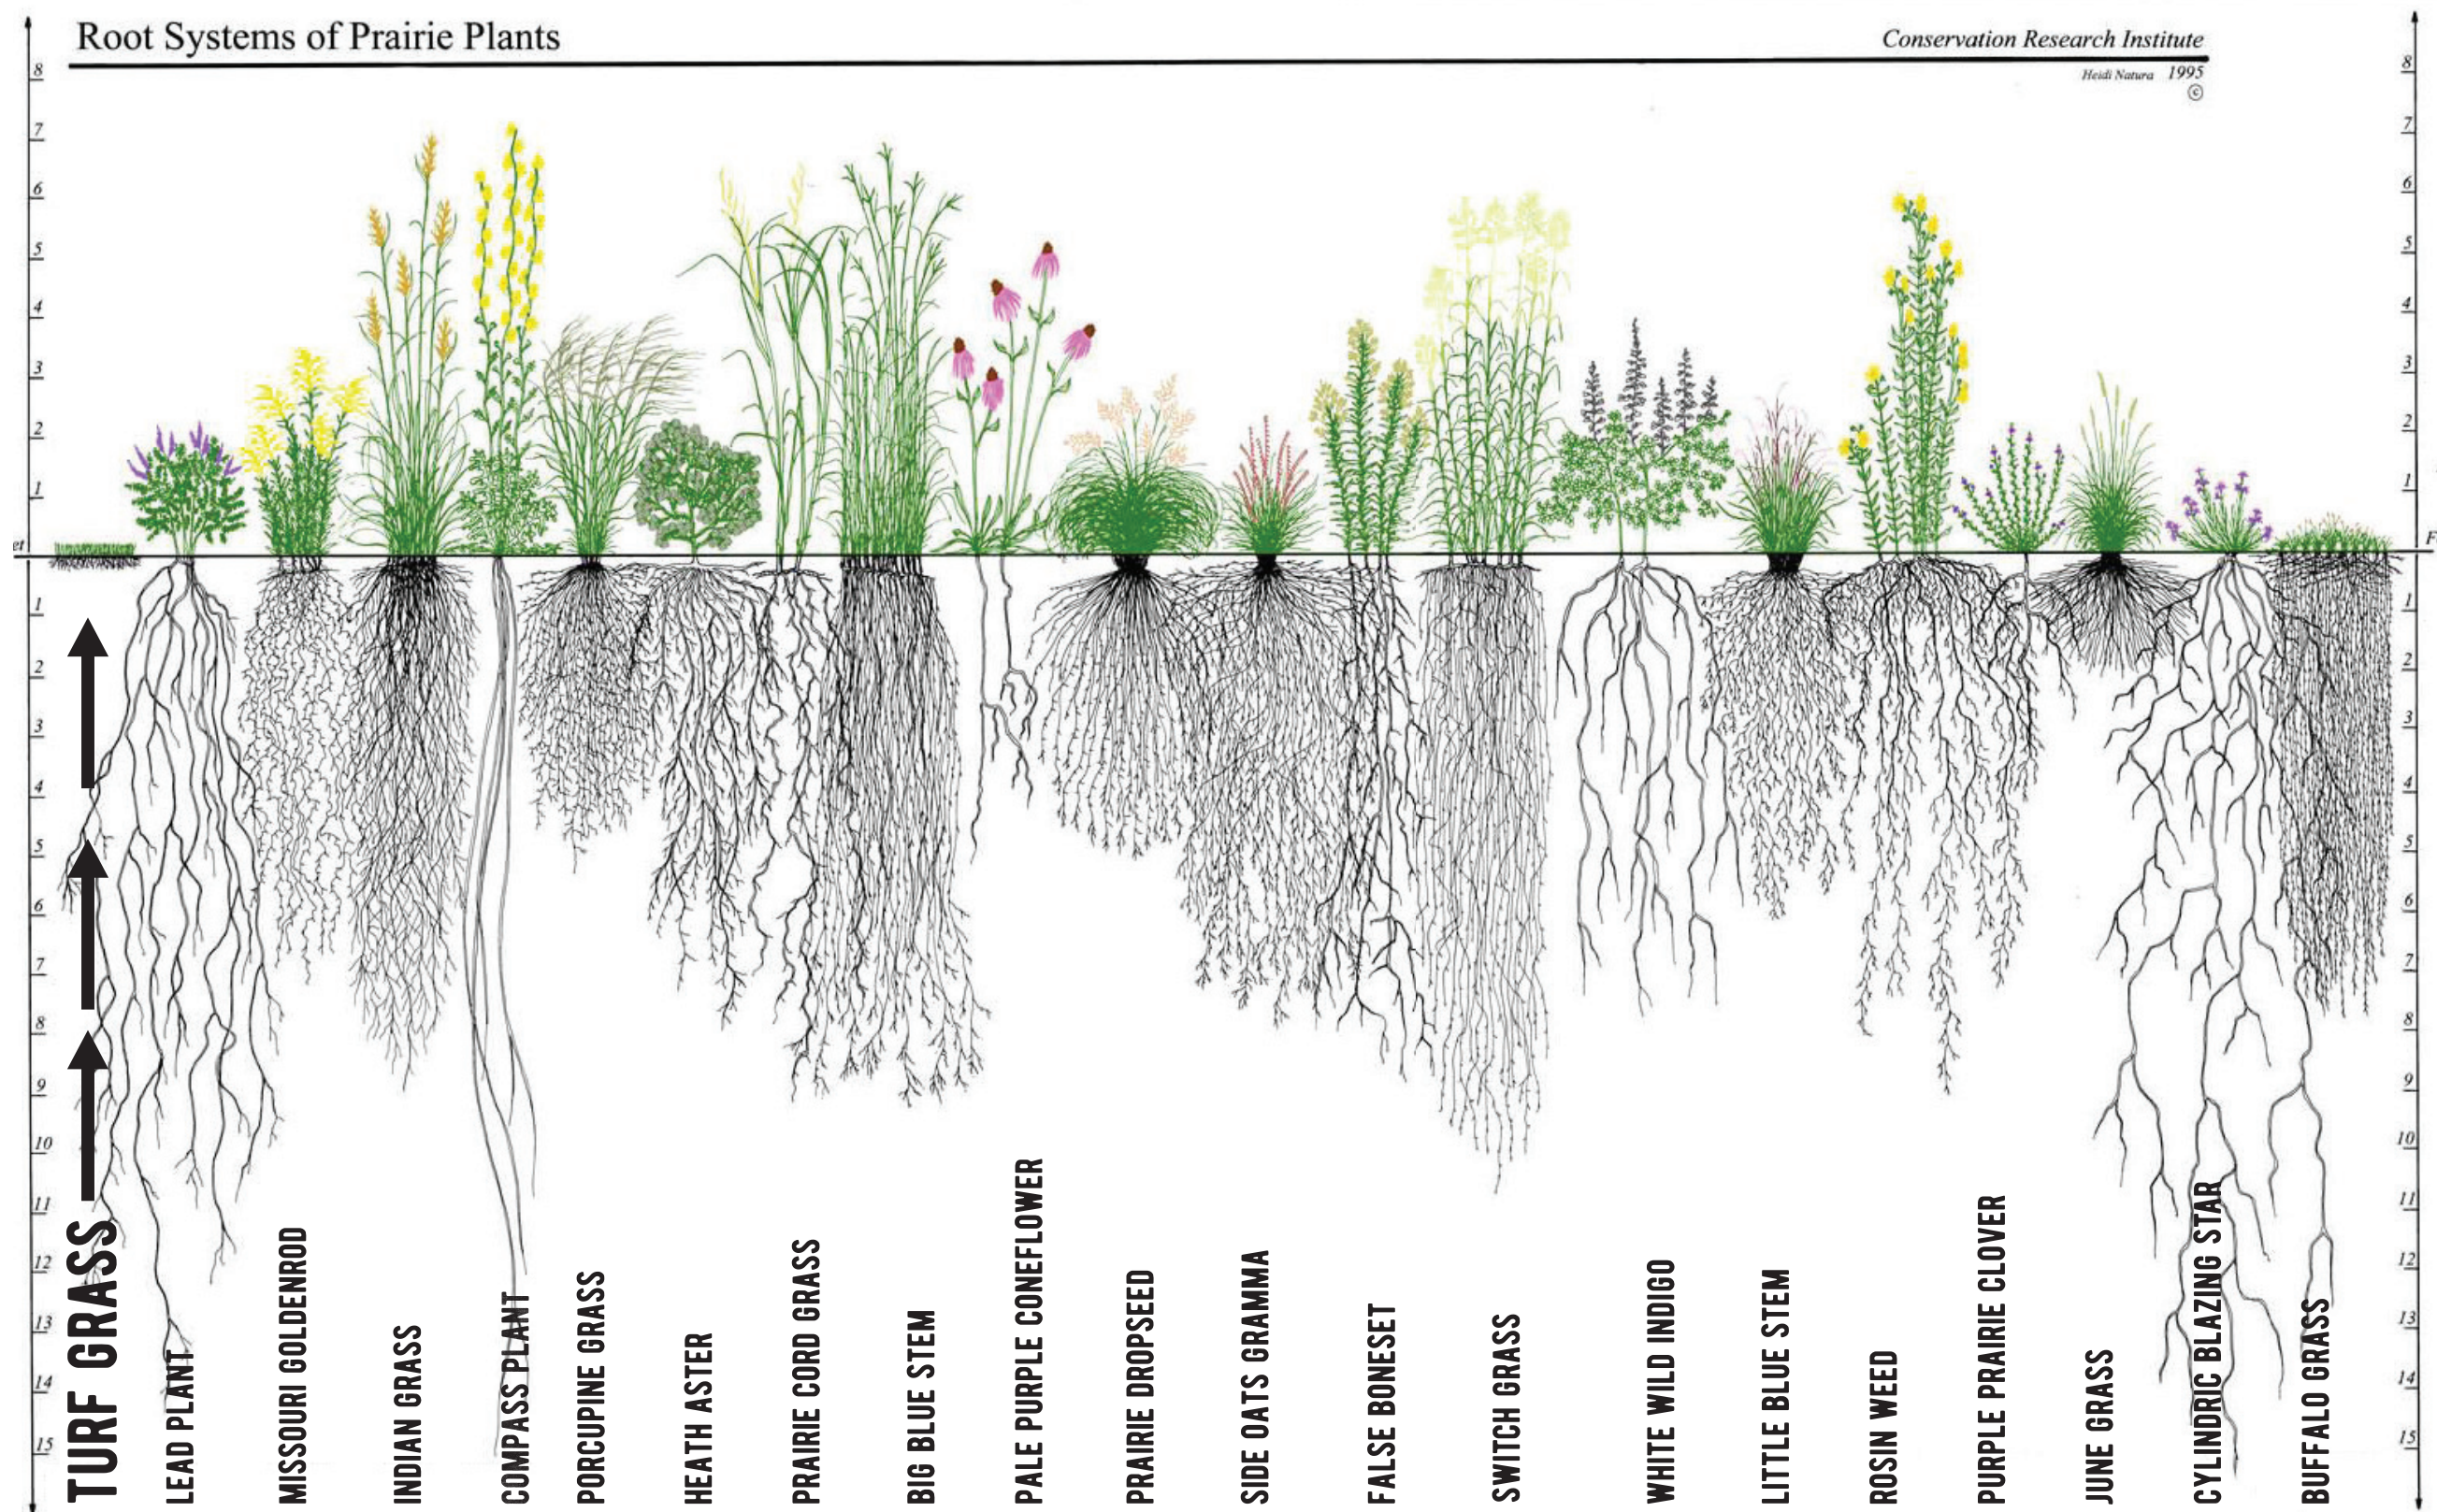

# NATIVE PLANTS OF NORTHERN ILLINOIS

**THE MCC NATIVE PLANT BERM WAS PLANTED IN THE SPRING OF 2023. OVER 2,000 PLUGS WERE SEEDED AND CARED FOR BY OUR HORTICULTURE STUDENTS IN THE SPRING GREENHOUSE CLASS.**

Native Plants are those that occur naturally in a region in which they evolved. They are very low maintenance, requiring little water as they are adapted to our local environment. Their flowers provide nectar for pollinators and shelter for mammals and birds, plus their nuts, seeds, and fruits are essential food for many forms of wildlife. Their roots can prevent soil erosion and help with water retention.